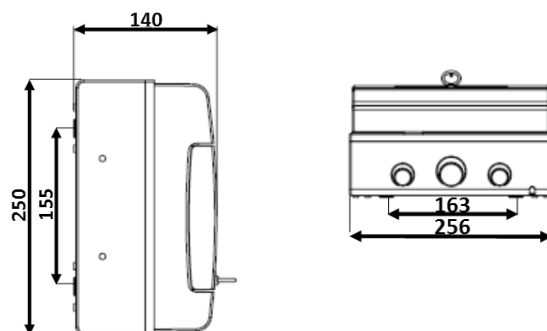

<b>Safety</b>	
Overcurrent protection	✓
Leakage current protection	✓

<b>Dimensions</b>	
Weight	6 kg (including cable)
Depth x width x height	225 x 205 x 110 mm
Cable length	5 m.

Terminalo g. 3, Biruliskiu k.,  
Karmelavos sen., LT-54469 Kauno raj.,  
Lithuania